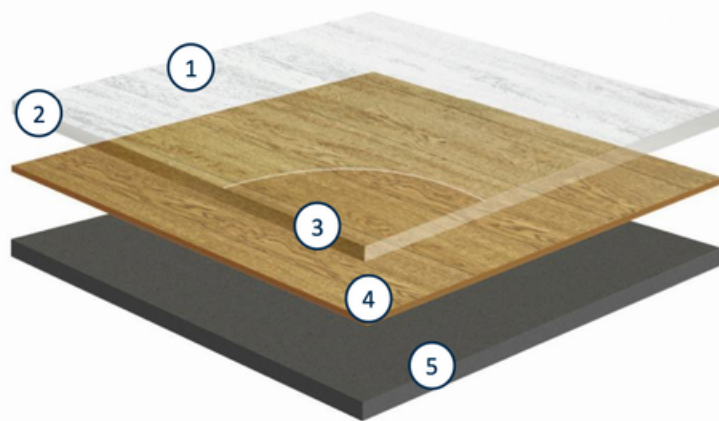

# LUXURY VINYL TILE

BEIGE OAK

BEECH OAK

GREY OAK

NATURAL OAK

DARK OAK

## Format

- Glue Down 6inch x 36inch Planks
- 3mm Thickness with
- 0.5mm Protective Wear Layer

- 1 Surface embossing:  
Textures close to real material
- 2 PUR treatment for exceptional  
resistance to abrasion and  
scratches
- 3 0.3mm transparent wear layer  
for traffic resistance
- 4 High definition design replicating  
the authenticity of natural  
materials
- 5 Core Layer made of PVC and  
Plastcizer for easy glue down  
installation